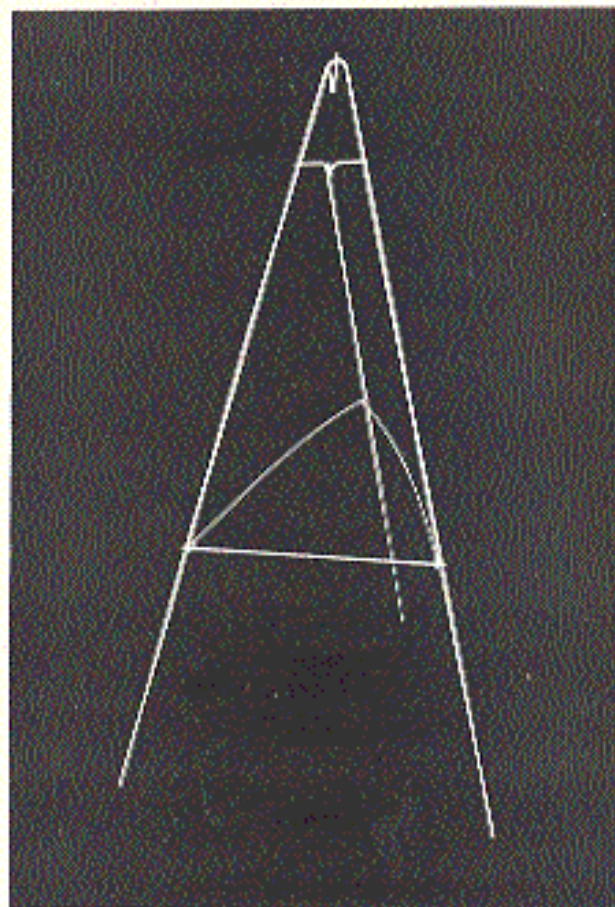

Create With Kaspar Floral Wire Work

Kaspar Wire Works continues almost a century of traditionally providing quality floral wire work. Add your touch of creativity and you have a product of excellence.

COLLAPSIBLE EASEL "With Stationary Hook"